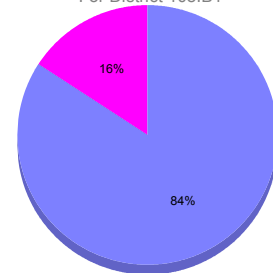

Membership Results 2011-2012

Goal, New, Dropped, Gain/Loss

Comparison of Membership Gain/Loss

Current Year Compared to the Previous Year

Gender Comparison 2010-2011

For District 108IB1

Oct/Nov/Dec

Male Female