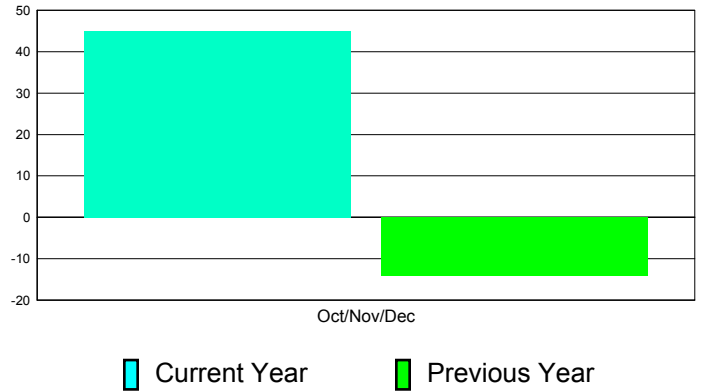

Comparison of Membership Gain/Loss

Current Year Compared to the Previous Year