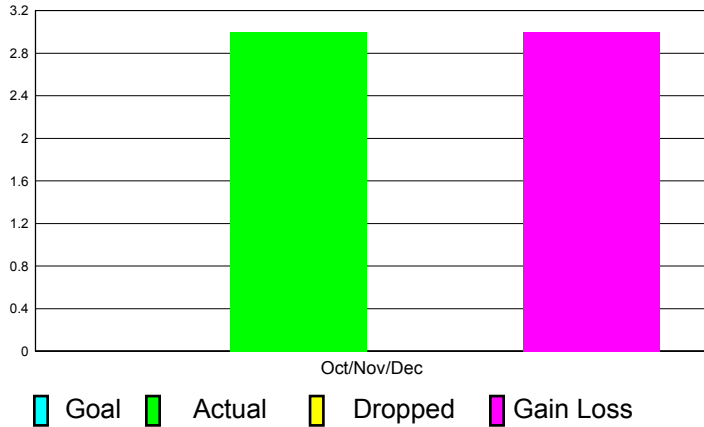

GMT Reports for District (or Undistricted) **District 108IB1**

GMT: Federico STEINHAUS

Location: ITALY

GMT CA: 4

CLUBS

Club Results
2011-2012

Clubs
2010-2011

| Month | New Club Goal | Actual New Clubs | Actual Dropped Clubs | Gain/Loss of Clubs | Gain/Loss of Clubs |
|---------------|---------------|------------------|----------------------|--------------------|--------------------|
| Oct/Nov/Dec | 0 | 3 | 0 | 3 | 0 |
| Totals | 0 | 3 | 0 | 3 | 0 |

Club Results 2011-2012

Goal, New, Dropped, Gain/Loss

Comparison of Club Gain/Loss

Current Year Compared to the Previous Year

YTD Status Quo Clubs 2010-2011

Status Quo Clubs Compared to Status Quo Members

MEMBERSHIP