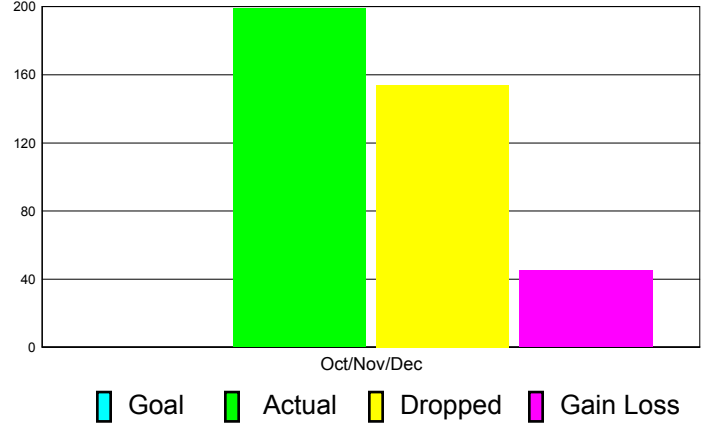

Membership Results 2011-2012

Goal, New, Dropped, Gain/Loss